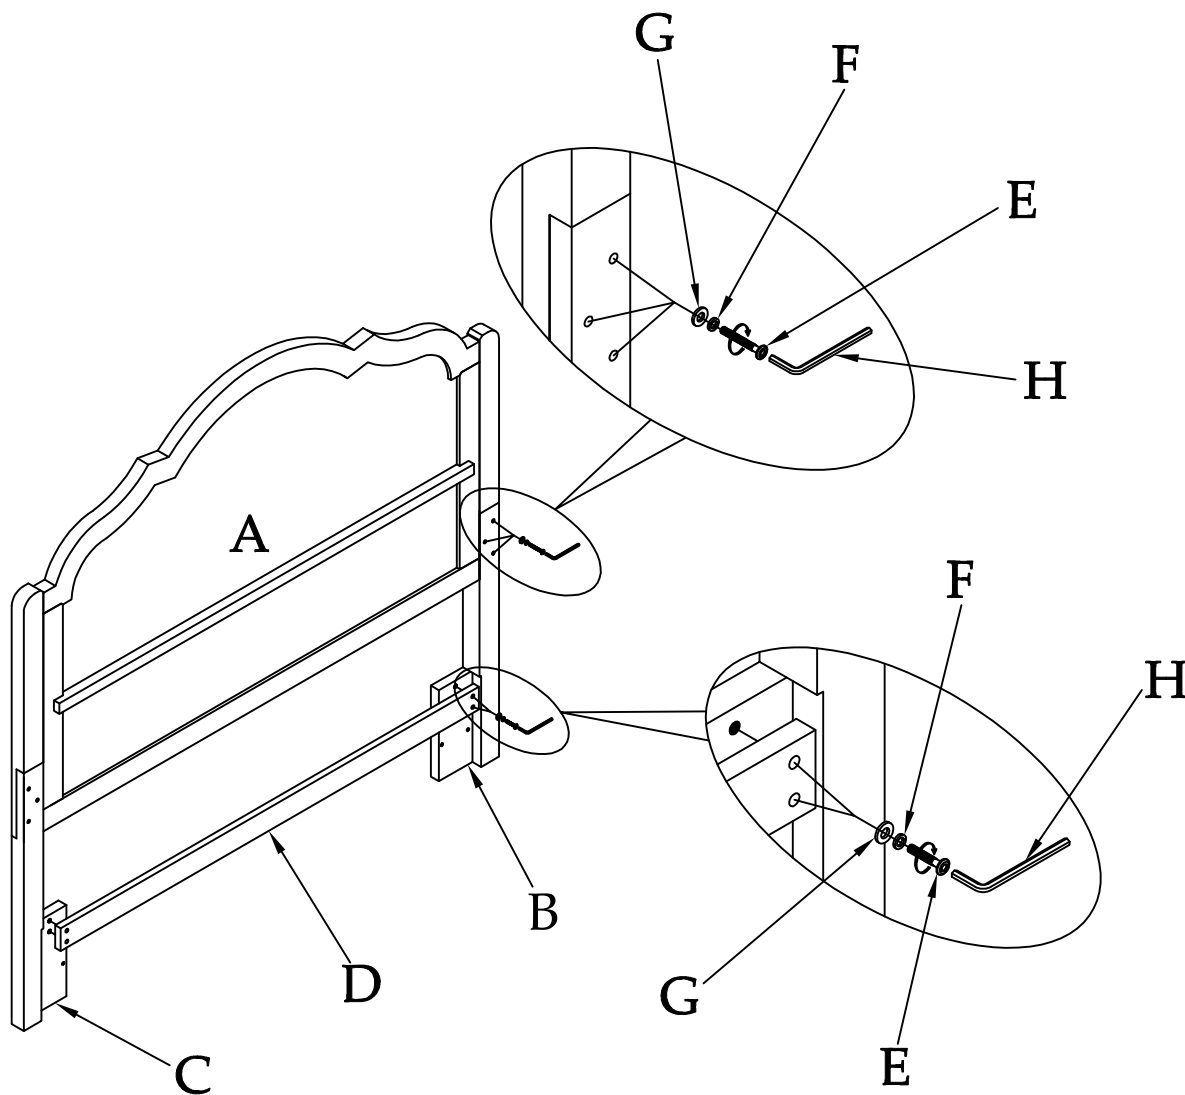

#17270

4/6-5/0

Panel Headboard

Panel (A) 1 pc.	Left Post (B) 1 pc.	Right Post (C) 1 pc.	Stretcher (D) 1 pc.
Ø1/4 x 1-1/2" Allen Head Bolt (E) 10 pcs.	1/4" Spring Washer (F) 10 pcs.	1/4" x 18 x 2mm Flat Washer (G) 10 pcs.	4mm Allen Wrench (H) 1 pc.

Be sure to check all packing material carefully for small parts, which may have come loose inside the carton during shipment.

To prevent possible scratches and damage, this furniture should be assembled on a soft surface such as a blanket or carpet.