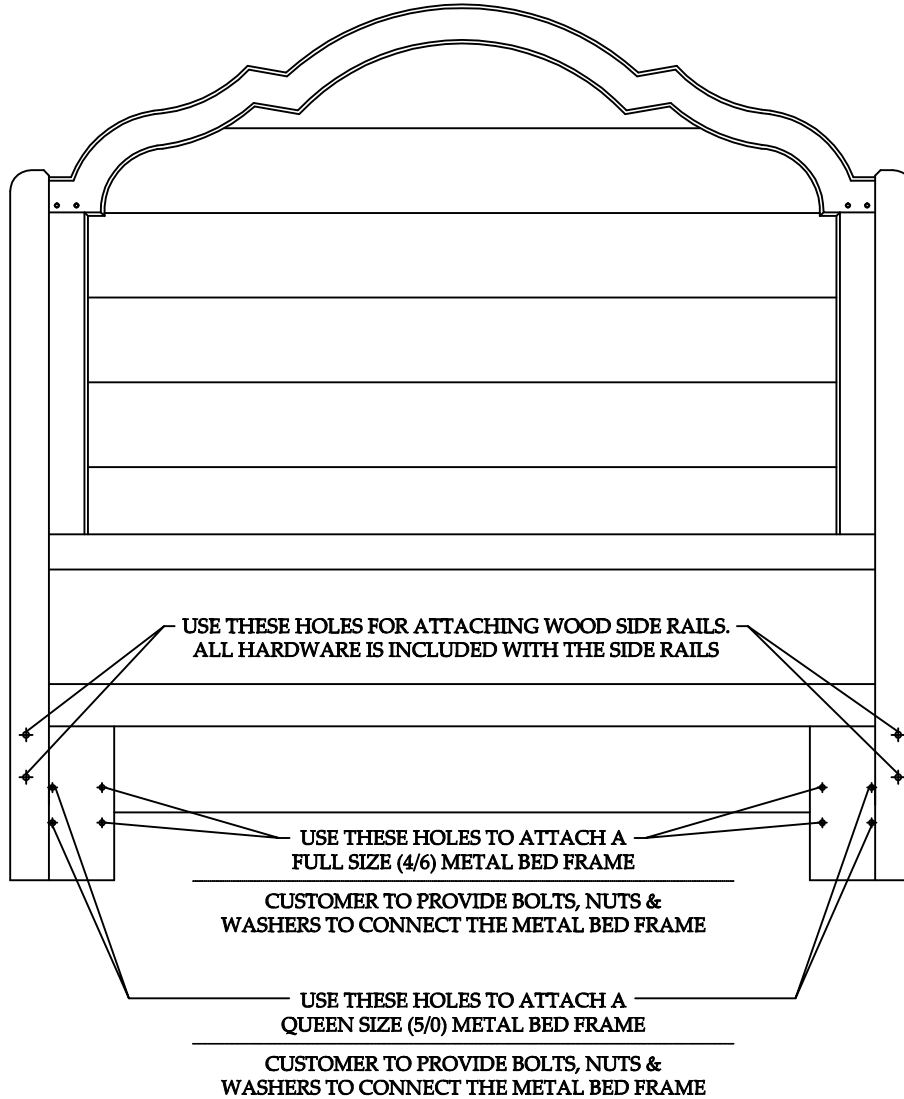

Queen Headboard

*The Headboard may be used alone
with a Queen or Full Size
Metal Bed Frame*