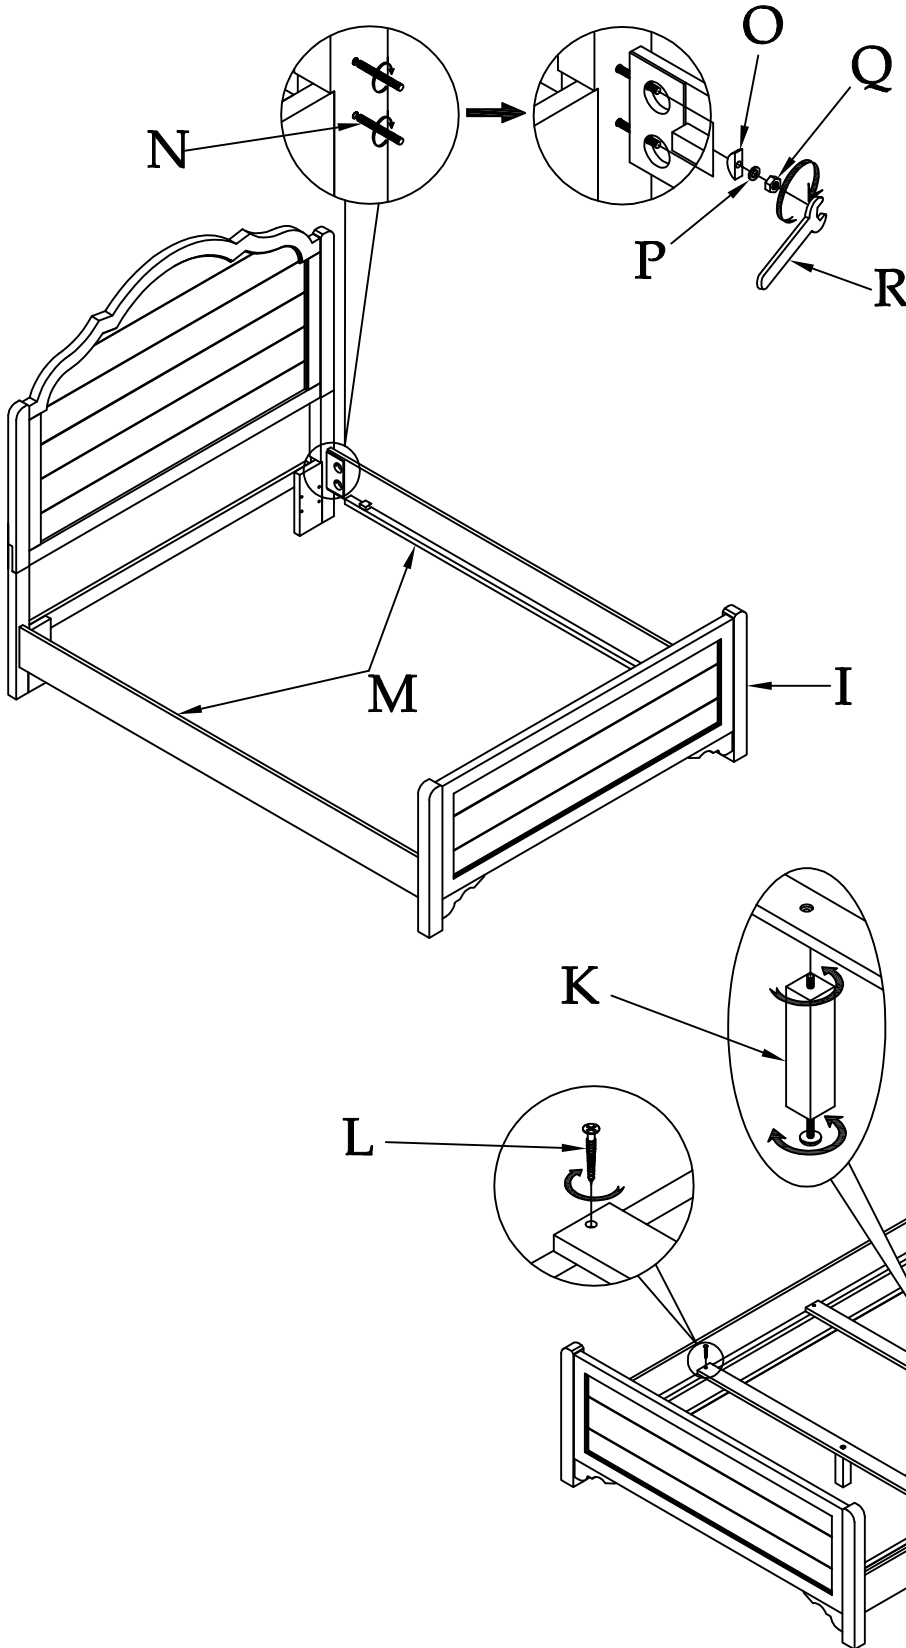

Be sure to check all packing material carefully for small parts, which may have come loose inside the carton during shipment.

To prevent possible scratches and damage, this furniture should be assembled on a soft surface such as a blanket or carpet.