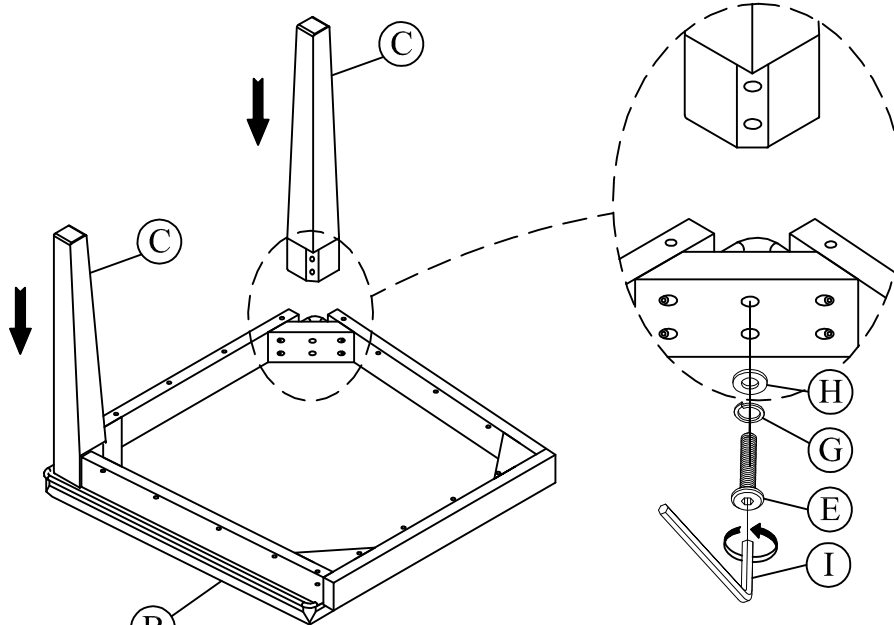

Warning :

- Be sure to check all packing material carefully for small parts, which may have come loose inside the carton during shipment.
- To prevent possible scratches and damage, this furniture must be assembled on a soft surface such as a blanket or carpet.

81058

Ldrbck Uph Side Chair 2in

Components and Hardware List

Chair Back 1 pc.	Seat Frame 1 pc.	Front Leg 2 pcs.	Ø5/16" x 3" Allen Head Bolt 4 pcs.	
Ø5/16" x 2" Allen Head Bolt 4 pcs.	Ø5/16" x 1-1/2" Allen Bolt 2 pcs.	Ø5/16" x Ø13x1.5 Spring Washer 10 pcs.	Ø5/16" x Ø19x1.5 Flat Washer 10 pcs.	M4 x 2-1/2" Allen Key 1 pc.

STEP 1

STEP 2