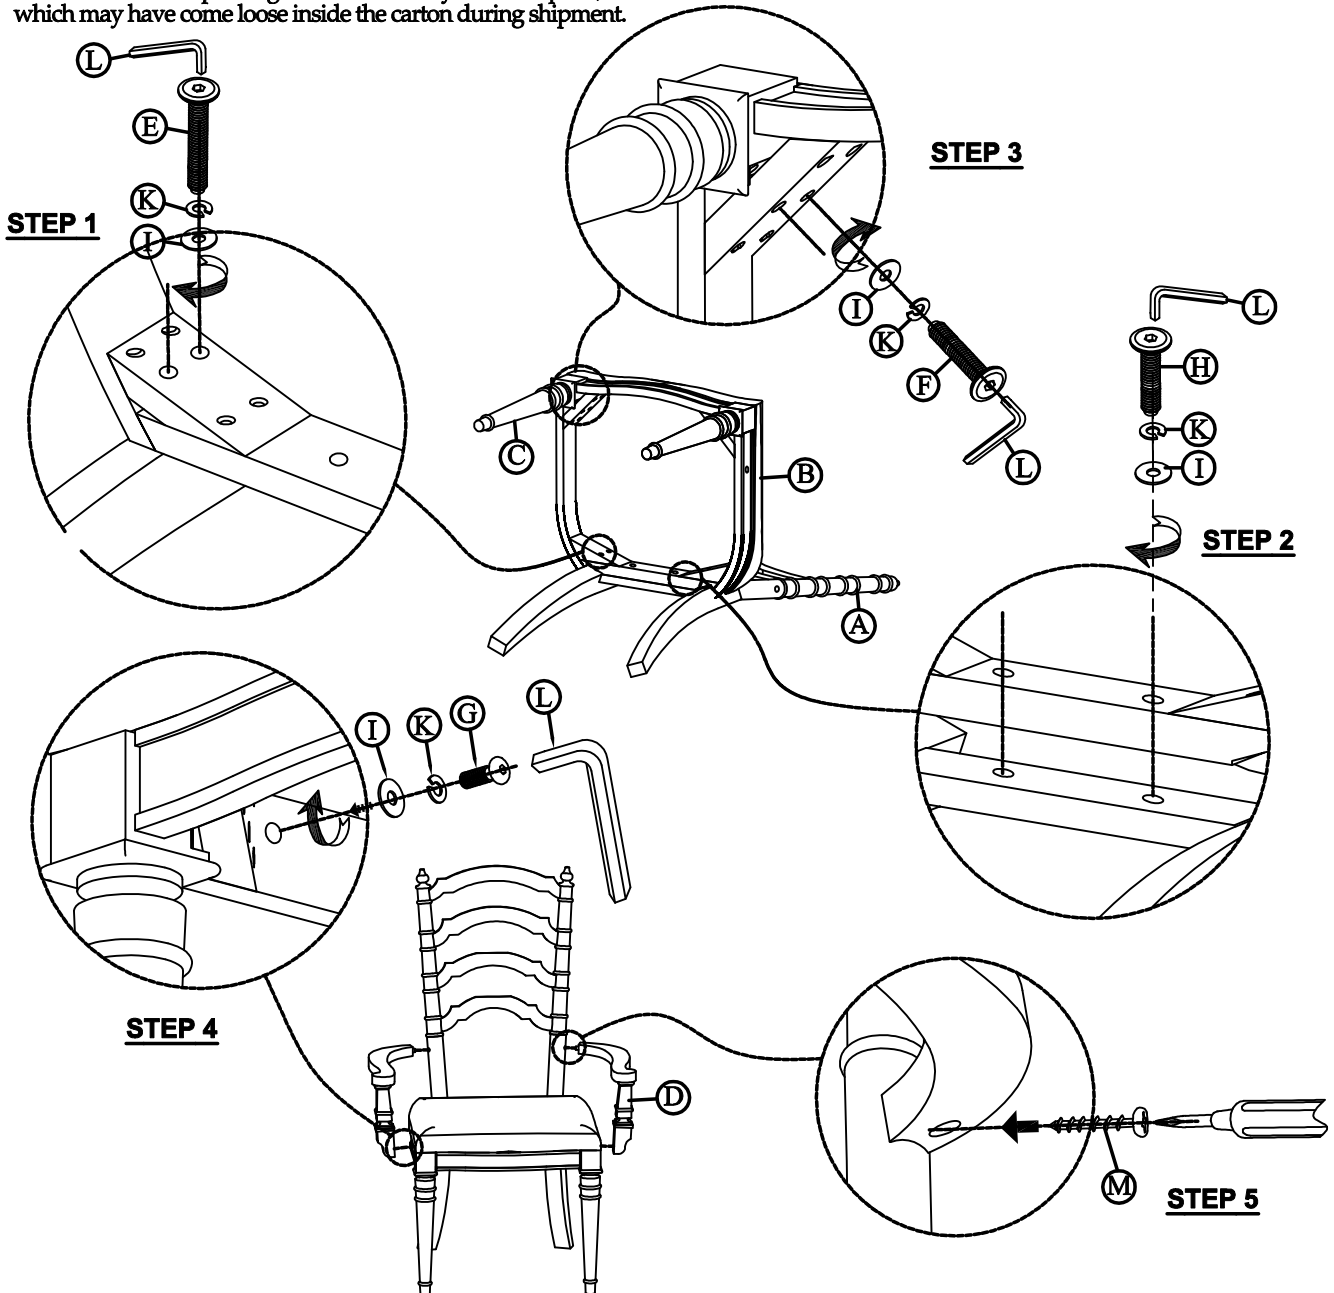

PARTS LIST

<p>Chair Back</p>  <p>A 1 PC.</p>	<p>Seat Frame</p>  <p>B 1 PC.</p>	<p>Leg Front (Right/Left)</p>  <p>C 2 PCS.</p>	<p>Handrails (Right/Left)</p>  <p>D 2 PCS.</p>	<p>Bolt $\phi 5/16"$x2-1/2"</p>  <p>E 4 PCS.</p>	<p>Bolt $\phi 5/16"$x2"</p>  <p>F 4 PCS.</p>
<p>Bolt $\phi 5/16"$x1-3/4"</p>  <p>G 2 PCS.</p>	<p>Bolt $\phi 5/16"$x1-1/2"</p>  <p>H 2 PCS.</p>	<p>Flat Washer $\phi 5/16"$x19mm</p>  <p>I 12 PCS.</p>	<p>Spring washer $\phi 5/16"$</p>  <p>K 12 PCS.</p>	<p>5mm Allen Wrench</p>  <p>L 1 PC.</p>	<p>Screw $\phi 8"$1"-1/2"</p>  <p>M 2 PCS.</p>

71659 - Ladder Back Arm Chair

Be sure to check all packing material carefully for small parts, which may have come loose inside the carton during shipment.

THANK YOU FOR YOUR PURCHASE.