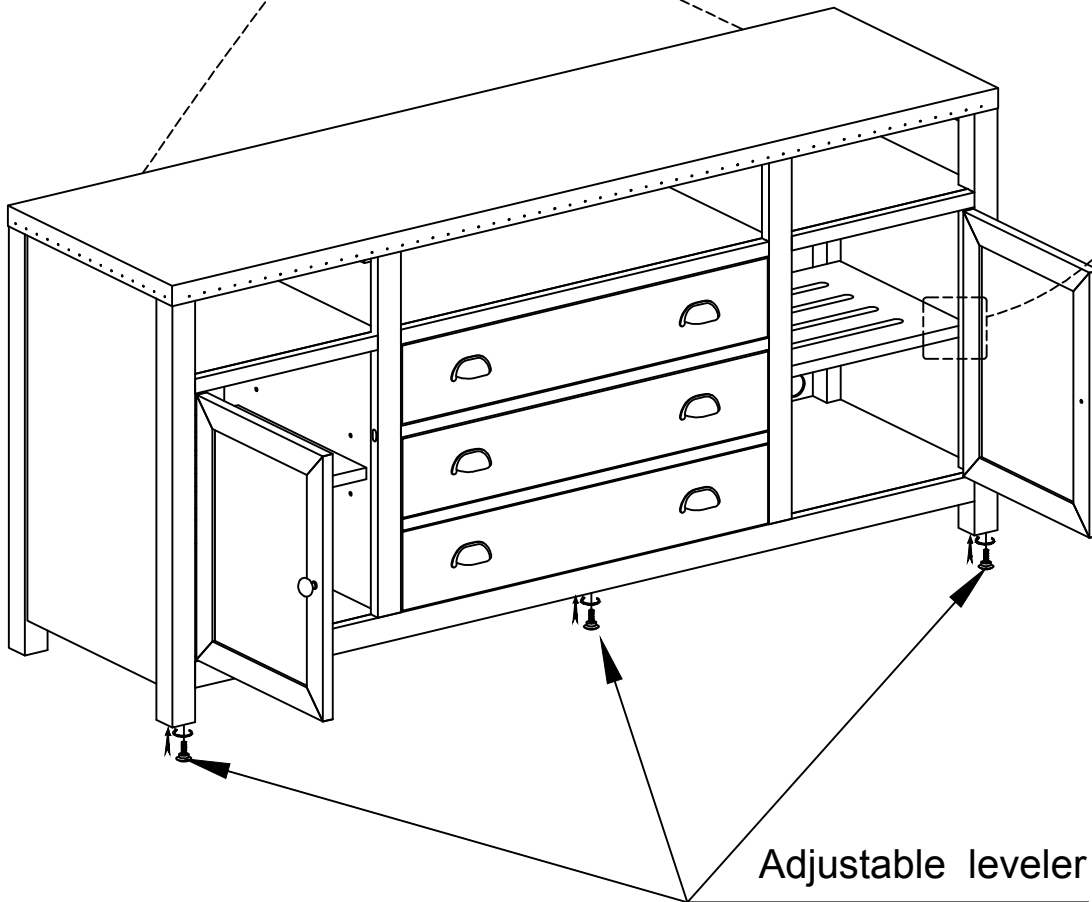

## Components and Hardware List

Shelf Pins

(A)

8 pcs.

Side Wood Shelf

(B)

2 pcs.

Anti-Tipping  
Restraint Kit

(H1)

2 pcs.

#71142

64 In TV Console

Be sure to check all packing material carefully for small parts, which may have come loose inside the carton during shipment.

Tipping Restraint Hardware Kit (H1)  
(Inside White Plastic Bag)

Unscrew to adjust  
the shelf height

Adjustable leveler