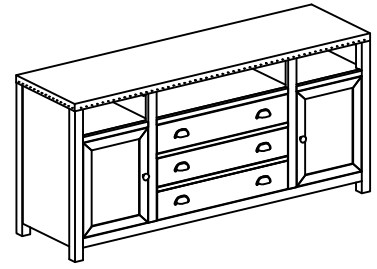

## Components and Hardware List

Shelf Pins

(A)

8 pcs.

Side Wood Shelf

(B)

2 pcs.

Anti-Tipping  
Restraint Kit

(H1)

2 pcs.

#71142

64 In TV Console

Be sure to check all packing material carefully for small parts, which may have come loose inside the carton during shipment.

Tipping Restraint Hardware Kit (H1)  
(Inside White Plastic Bag)

Unscrew to adjust  
the shelf height

Adjustable leveler