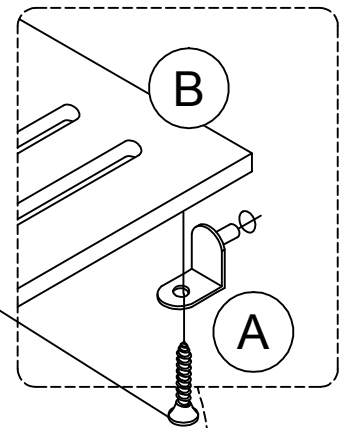

## Components and Hardware List

Shelf Pins

(A)

8 pcs.

Side Wood Shelf

(B)

2 pcs.

Anti-Tipping  
Restraint Kit

(H1)

2 pcs.

#71142

64 In TV Console

Be sure to check all packing material carefully for small parts, which may have come loose inside the carton during shipment.

Tipping Restraint Hardware Kit (H1)  
(Inside White Plastic Bag)

Unscrew to adjust  
the shelf height

Adjustable leveler