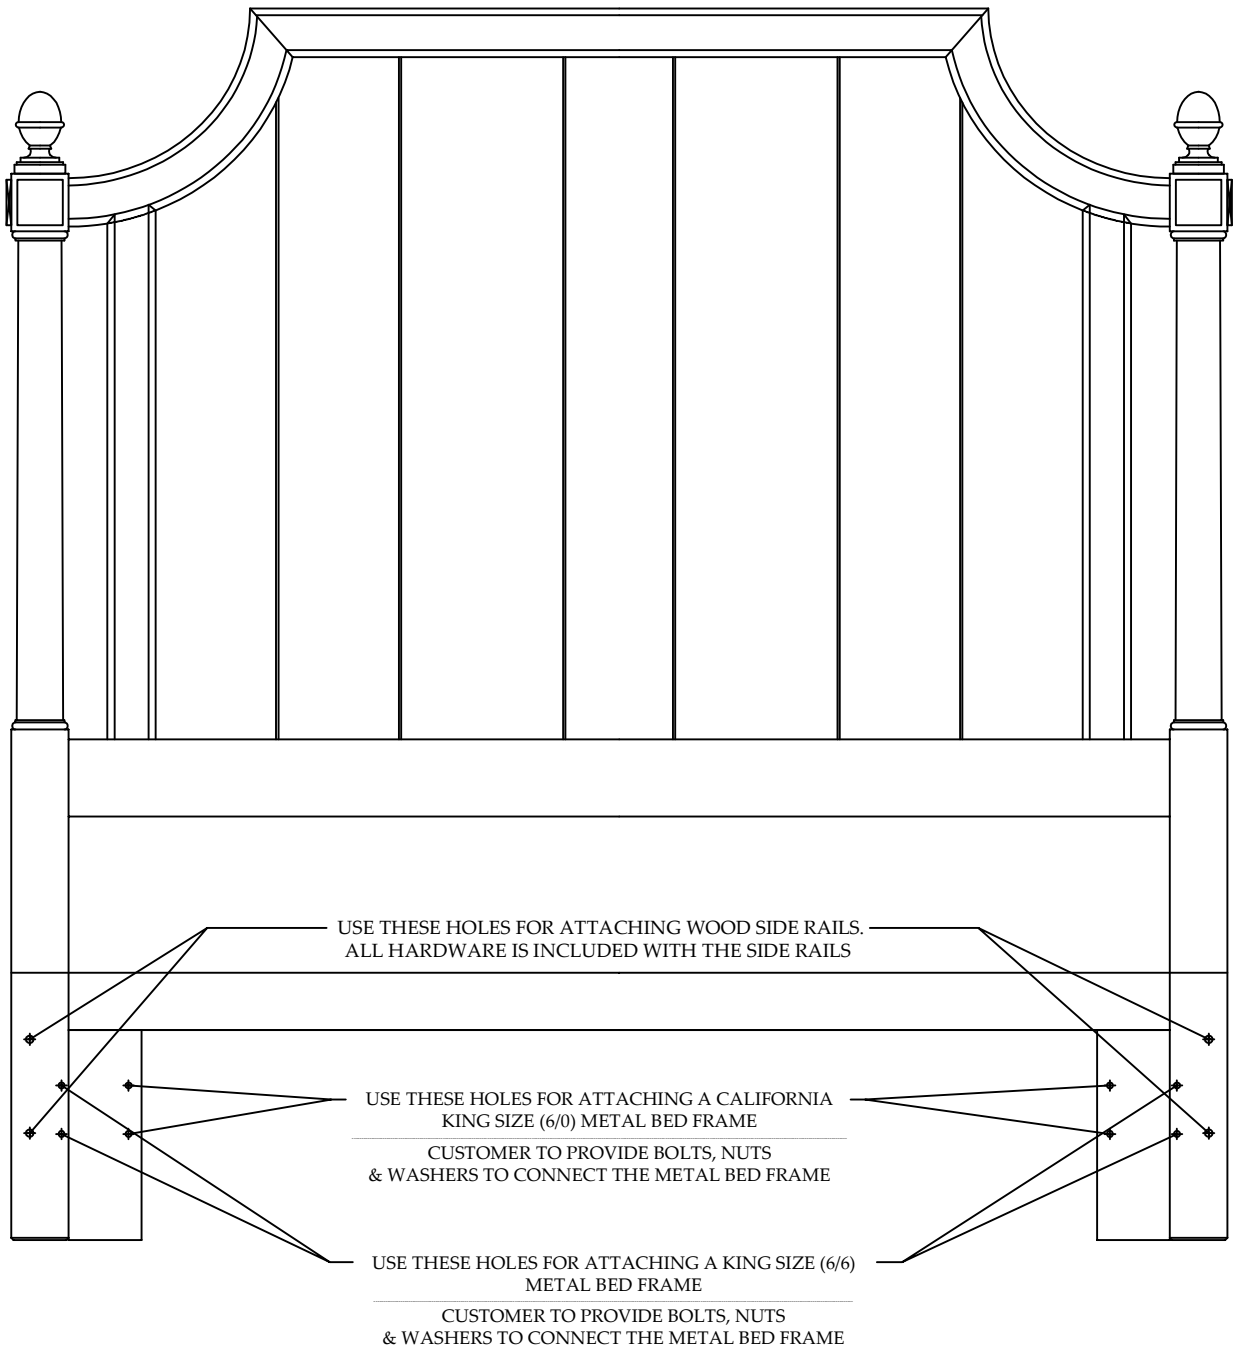

**Hardware and Parts packed with the Headboard**

<p>Headboard Panel</p>  <p>(H-A) 1 pc.</p>	<p>Headboard Post</p>  <p>(H-B) One Left &amp; One Right</p>	<p>Headboard Stretcher</p>  <p>(H-C) 1 pc.</p>	<p>Finial</p>  <p>(H-D) 2 pcs.</p>	 <p>52888 -- 6/0-6/6 Panel Headboard 52881 -- 6/0-6/6 Panel Footboard w/Slats 52872 -- 5/0-6/6 Bed Rails 52882 -- 6/0 Bed Rails</p>
<p>Ø5/16"-18 x 1-3/4" Allen Head Bolt</p>  <p>(H-E) 8 pcs.</p>	<p>Ø5/16" x Ø14mm Spring Washer</p>  <p>(H-F) 8 pcs.</p>	<p>Ø5/16" x Ø18mm Flat Washer</p>  <p>(H-G) 8 pcs.</p>	<p>4mm Allen Wrench</p>  <p>(H-I) 1 pc.</p>	

**Hardware and Parts packed with the Bed Rails**

<p>5/0-6/6 Bed Rails</p>  <p>(R-A) 2 pcs.</p>	<p>Ø5/16" x 34 x 14 x 2mm Lock Washer Black</p>  <p>(R-B) 8 pcs.</p>	<p>Ø5/16" x 14mm Spring washer</p>  <p>(R-C) 8 pcs.</p>	<p>Ø5/16" Hexagonal Nut</p>  <p>(R-D) 8 pcs.</p>	<p>12 mm Open Wrench</p>  <p>(R-E) 1 pc.</p>	<p>Ø5/16"-18 x 82mm Long All-thread Bolt</p>  <p>(R-F) 8 pcs.</p>
<p>California king- - 6/0 Bed Rails</p>  <p>(R-A) 2 pcs.</p>					

**Hardware and Parts packed with the Footboard**

<p>Footboard Panel</p>  <p>(F-A) 1 pc.</p>	<p>6/0-6/6 Wood Slat 77" long</p>  <p>(F-B) 7 pcs.</p>	<p>Bun feet</p>  <p>(F-C) 2 pcs.</p>	<p>Slat Support Leg 7-1/4" long with leveler</p>  <p>(F-D) 14 pcs.</p>	<p>Ø8 x 1"mm Wood Screw</p>  <p>(F-E) 14 pcs.</p>
---	---	---	---	--

52888 -- 6/0-6/6 Panel Headboard

6/6 King Standard Bed

52888 -- 6/0-6/6 Panel Headboard

52881 -- 6/0-6/6 Panel Footboard w/Slats

52872 -- 5/0-6/6 Bed Rails

OR

6/0 California King Bed

52888 -- 6/0-6/6 Panel Headboard