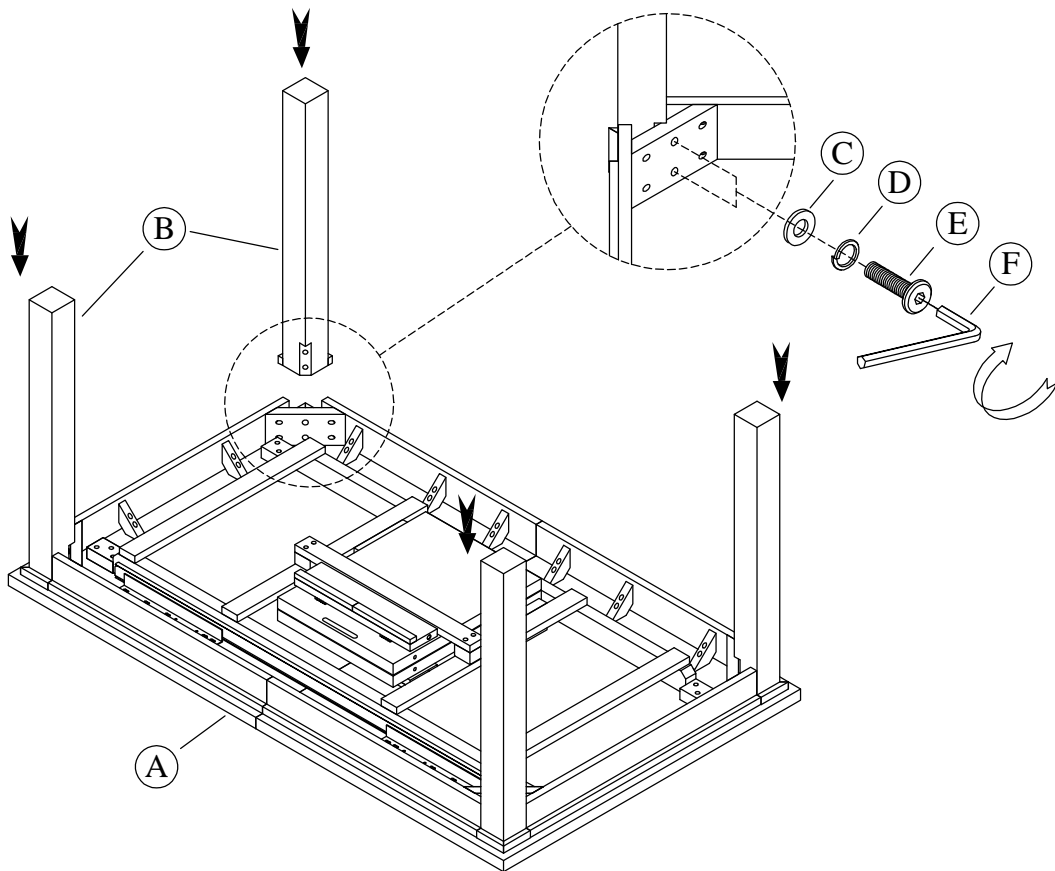

Warning :

- Be sure to check all packing material carefully for small parts, which may have come loose inside the carton during shipment.
- To prevent possible scratches and damage, this furniture **MUST BE ASSEMBLED BY TWO PEOPLE** on a soft surface such as a blanket or carpet.

37250
Rectangle Leg Dining Table

Components and Hardware List

Table Top (A) 1 pc.	Leg (B) 4 pcs.	Flat Washer 5/16" x 19*2mm (C) 8 pcs.	Spring Washer 5/16" (D) 8 pcs.
Allen Head Bolt 5/16"x 18x2- 1/4" (E) 8 pcs.	5mm Allen Key (F) 1 pc.		

STEP 1: