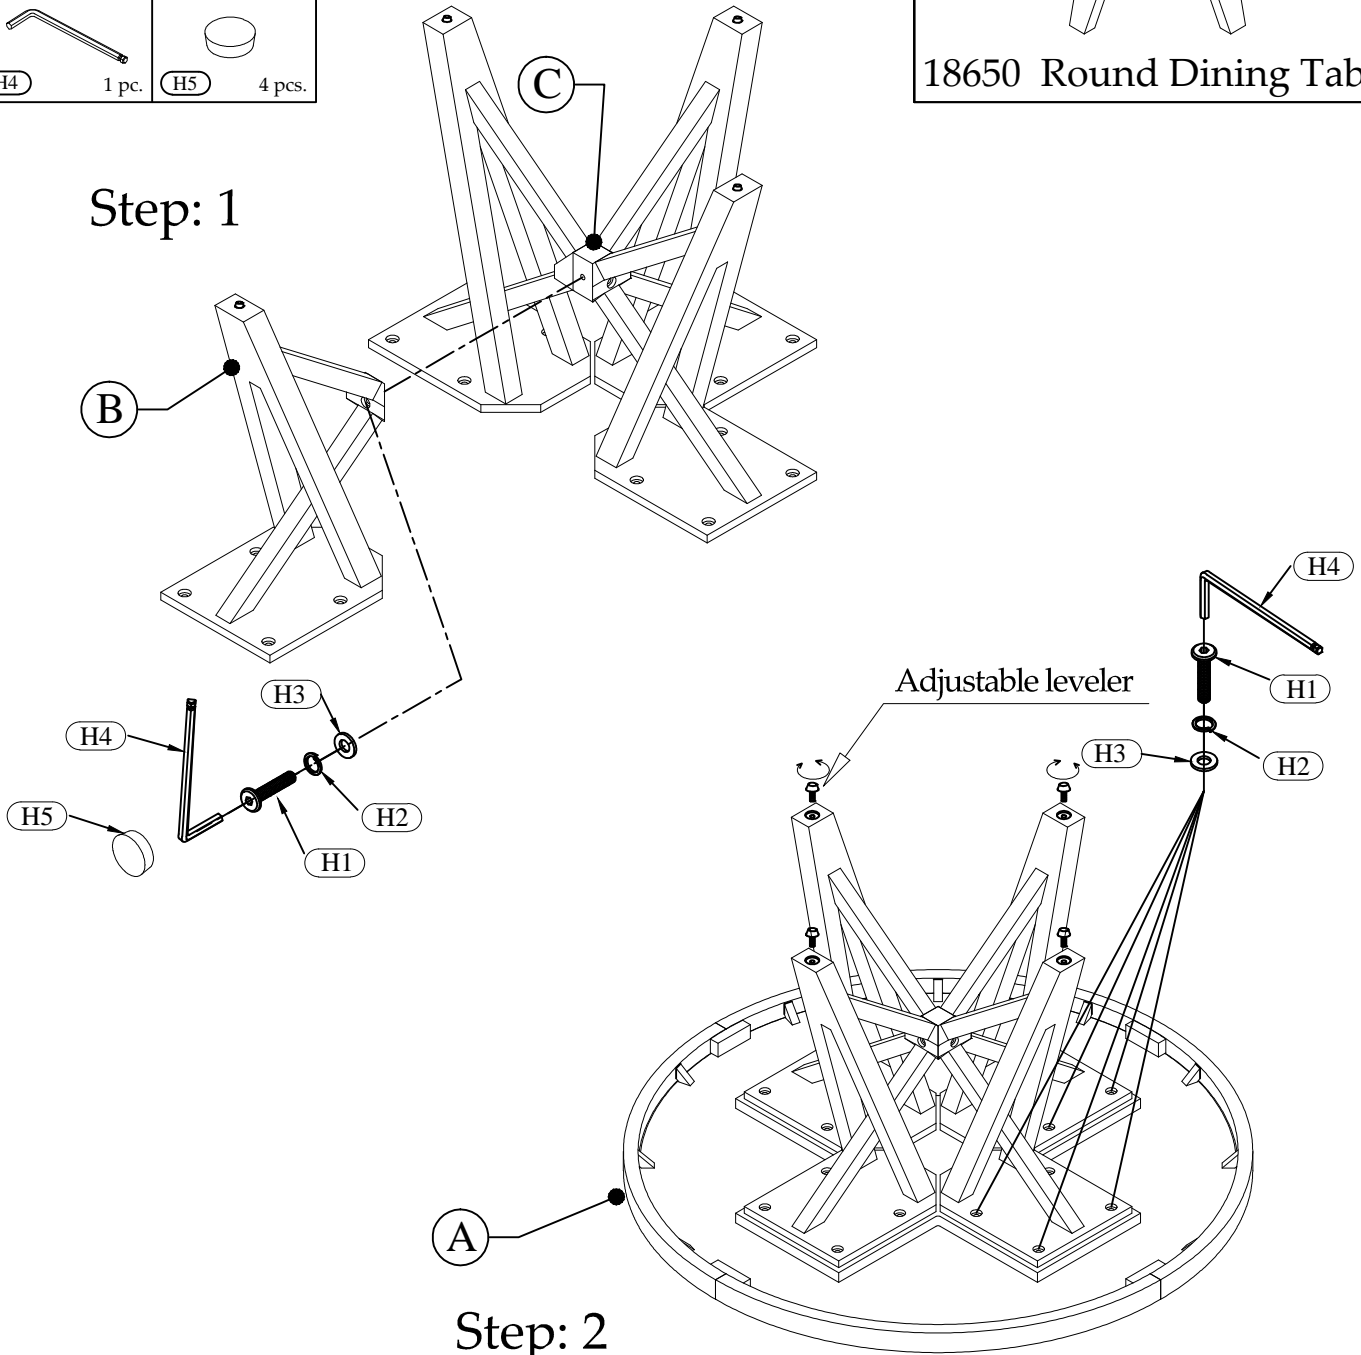

Components and Hardware List

<p>Top Panel</p>  <p>(A) 1 pc.</p>	<p>Leg</p>  <p>(B) 4 pcs.</p>	<p>Wood Block</p>  <p>(C) 1 pc.</p>	<p>Ø5/16" x 1-1/4" Allen Head Bolt</p>  <p>(H1) 20 pcs.</p>	<p>Ø5/16" Spring Washer</p>  <p>(H2) 20 pcs.</p>	<p>Ø5/16" x Ø19mm Flat Washer</p>  <p>(H3) 20 pcs.</p>
<p>5 mm Allen Wrench</p>  <p>(H4) 1 pc.</p>	<p>Ø25*12 mm Wood Plug</p>  <p>(H5) 4 pcs.</p>				

18650 Round Dining Table

Step: 1

Step: 2

Be sure to check all packing material carefully for small parts, which may have come loose inside the carton during shipment.

To prevent possible scratches and damage, this furniture must be assembled by two people on a soft surface such as a blanket or carpet.