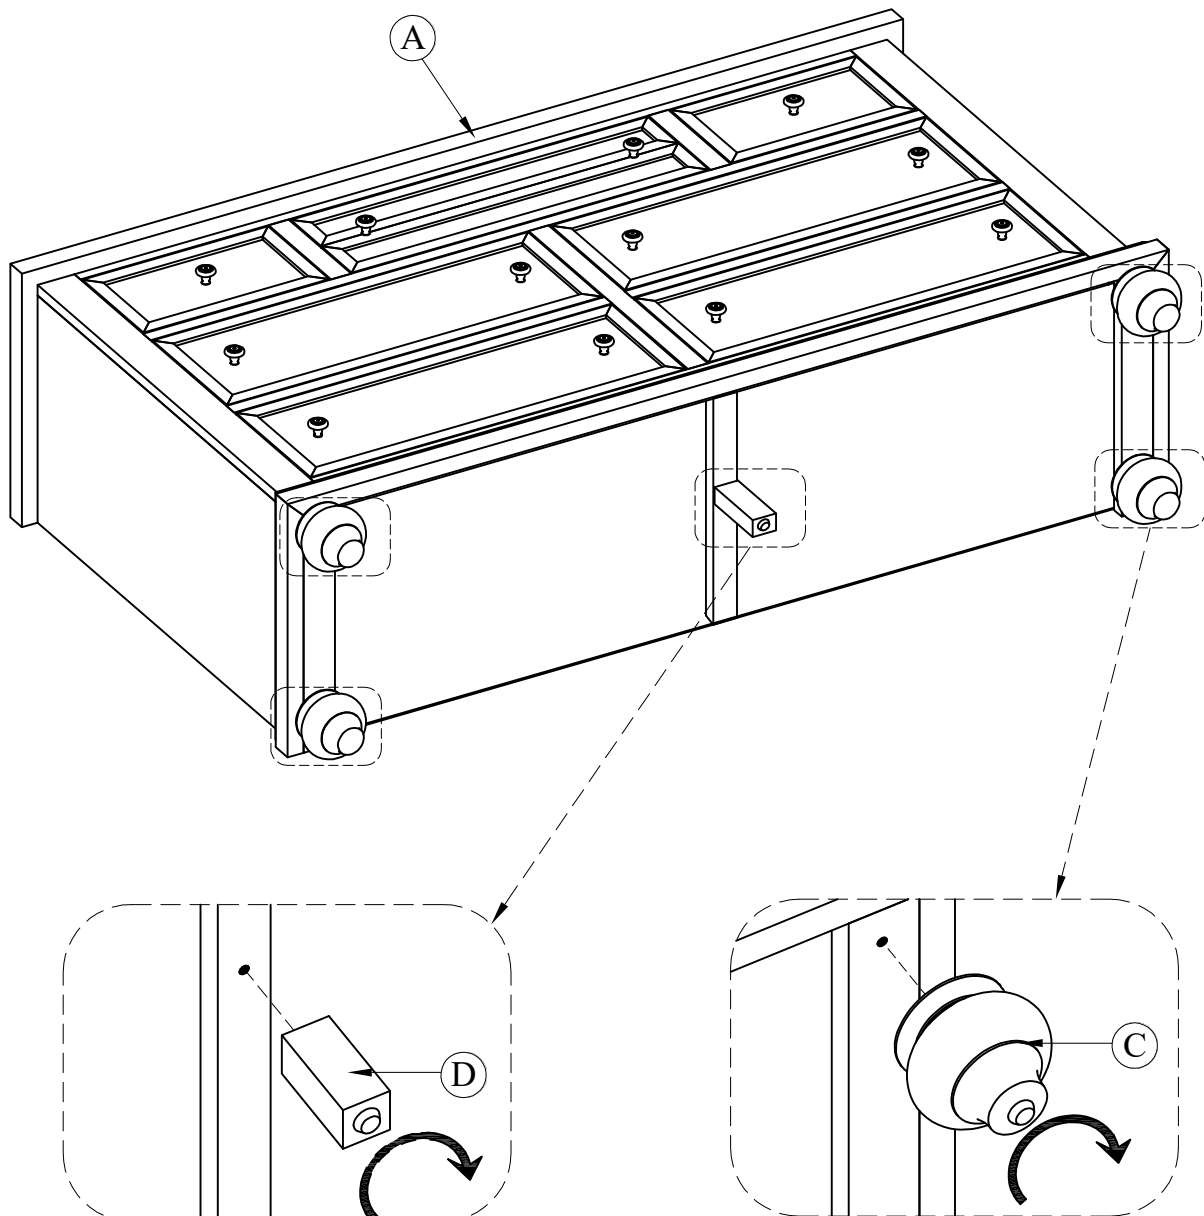

**Warning :**

- Be sure to check all packing material carefully for small parts, which may have come loose inside the carton during shipment.
- To prevent possible scratches and damage, this furniture **MUST BE ASSEMBLED BY TWO PEOPLE** on a soft surface such as a blanket or carpet.

**Components and Hardware List**

<p>(A)  Dresser 1 pc.</p>	<p>(B)  Furniture tipping restraint kit 2 pcs.</p>	<p>(C)  Bun Foot 4 pcs.</p>	<p>(D)  Support Leg 1 pc.</p>
---	---	--	---

#15260  
7-Drawer Dresser

**Step 1**

Step 2

Furniture tipping restraint kit (B)  
(Inside White Plastic Bag)

Adjustable leveler 1 pc.

For product and personal safety, 2 Furniture Tipping Restraint kit have been included with this unit which can help to minimize the risk of the unit accidentally tipping forward, if used and properly installed per the manufacturer's instructions.