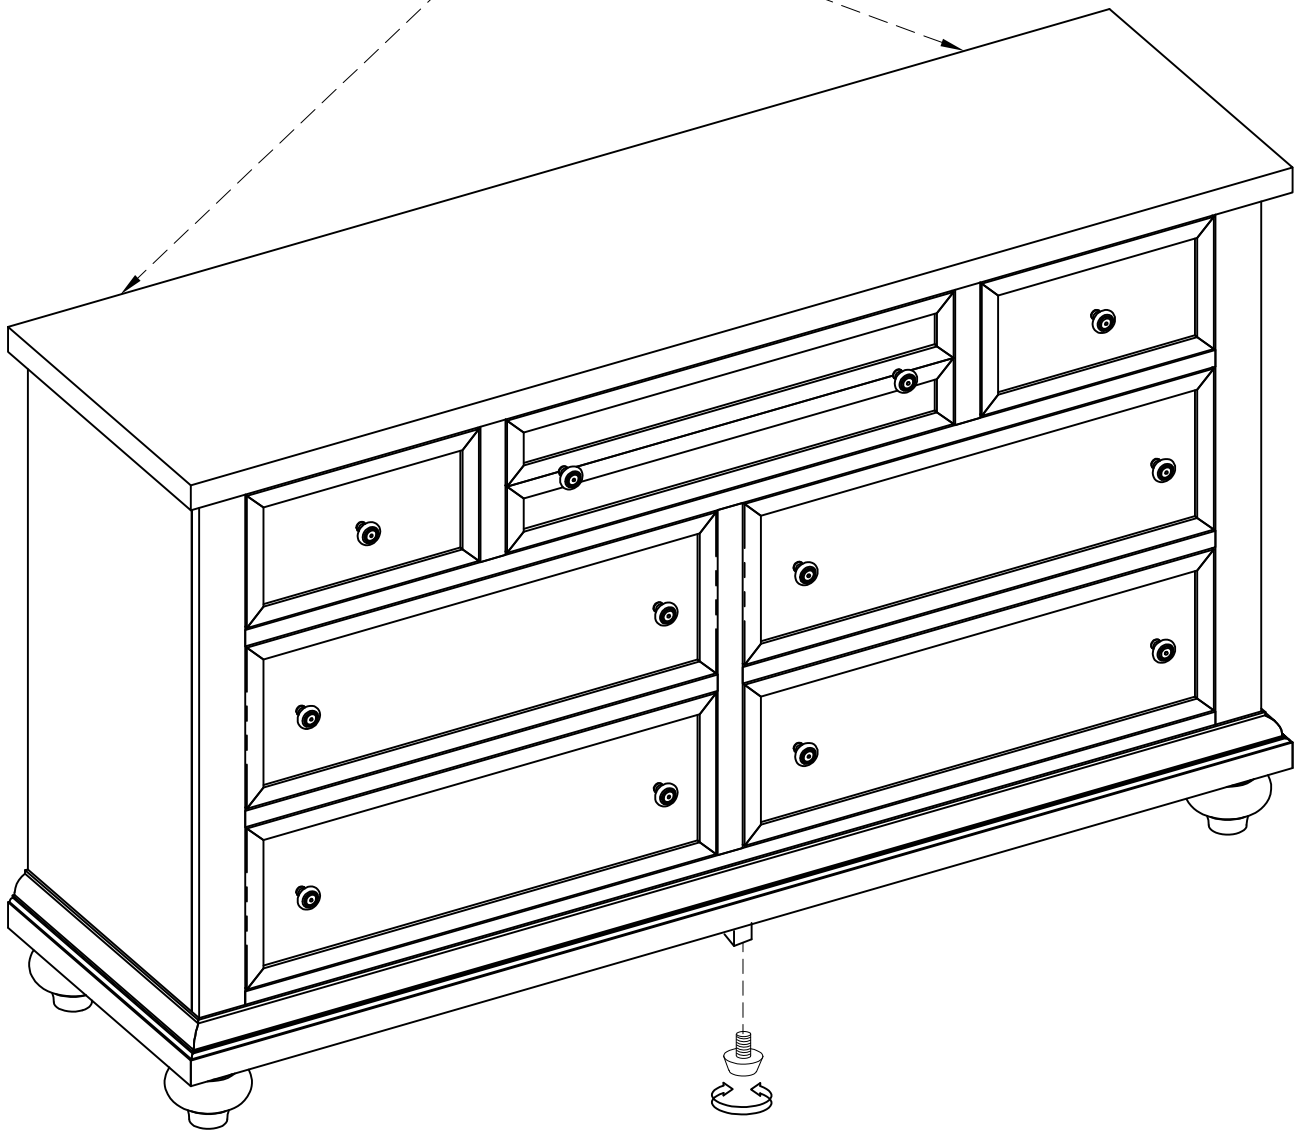

**Components and Hardware List**

<p>(A)  Dresser 1 pc.</p>	<p>(B)  Furniture tipping restraint kit 2 pcs.</p>	<p>(C)  Bun Foot 4 pcs.</p>	<p>(D)  Support Leg 1 pc.</p>
---	---	--	---

#15260  
7-Drawer Dresser

**Step 1**

Step 2

Furniture tipping restraint kit (B)  
(Inside White Plastic Bag)

Adjustable leveler 1 pc.

For product and personal safety, 2 Furniture Tipping Restraint kit have been included with this unit which can help to minimize the risk of the unit accidentally tipping forward, if used and properly installed per the manufacturer's instructions.