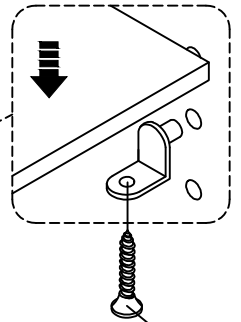

**Components and Hardware List**

Furniture Tipping  
Restraint Kit

(H1)

2 pcs.

#12345

76-In TV Console

Be sure to check all packing material carefully for small parts, which may have come loose inside the carton during shipment.

Furniture Tipping Restraint Kit (H1)  
(Inside White Plastic Bag)

Unscrew to adjust  
the shelf height

Adjustable leveler