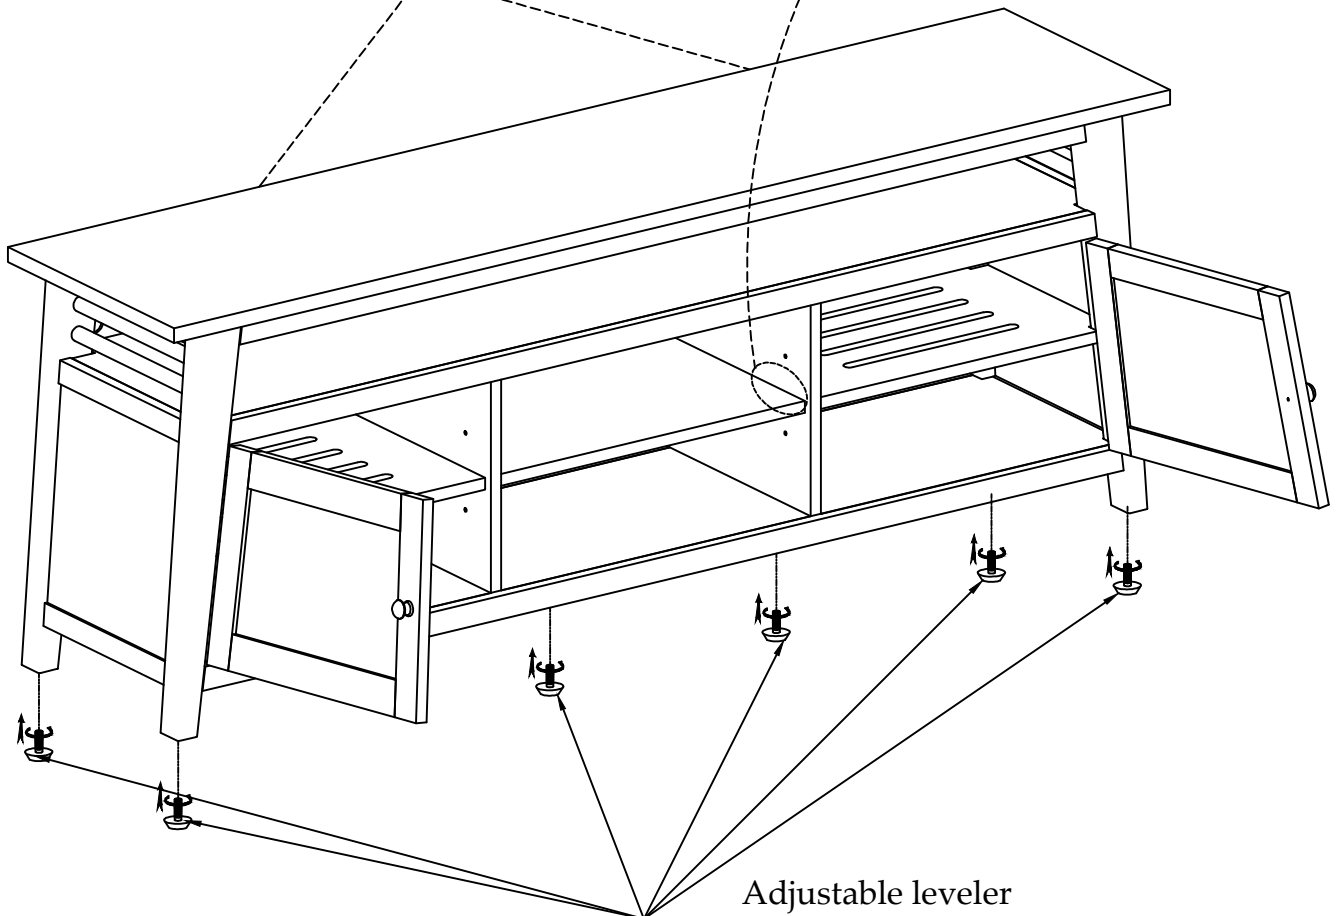

**Components and Hardware List**

Furniture Tipping  
Restraint Kit

(H1)

2 pcs.

#12345

76-In TV Console

Be sure to check all packing material carefully for small parts, which may have come loose inside the carton during shipment.

Furniture Tipping Restraint Kit (H1)  
(Inside White Plastic Bag)

Unscrew to adjust  
the shelf height

Adjustable leveler