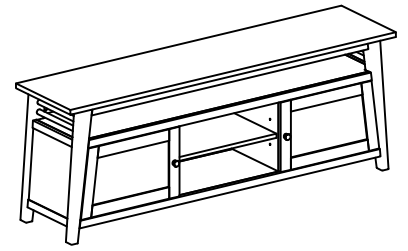

**Components and Hardware List**

Furniture Tipping  
Restraint Kit

(H1)

2 pcs.

#12345

76-In TV Console

Be sure to check all packing material carefully for small parts, which may have come loose inside the carton during shipment.

Furniture Tipping Restraint Kit (H1)  
(Inside White Plastic Bag)

Unscrew to adjust  
the shelf height

Adjustable leveler