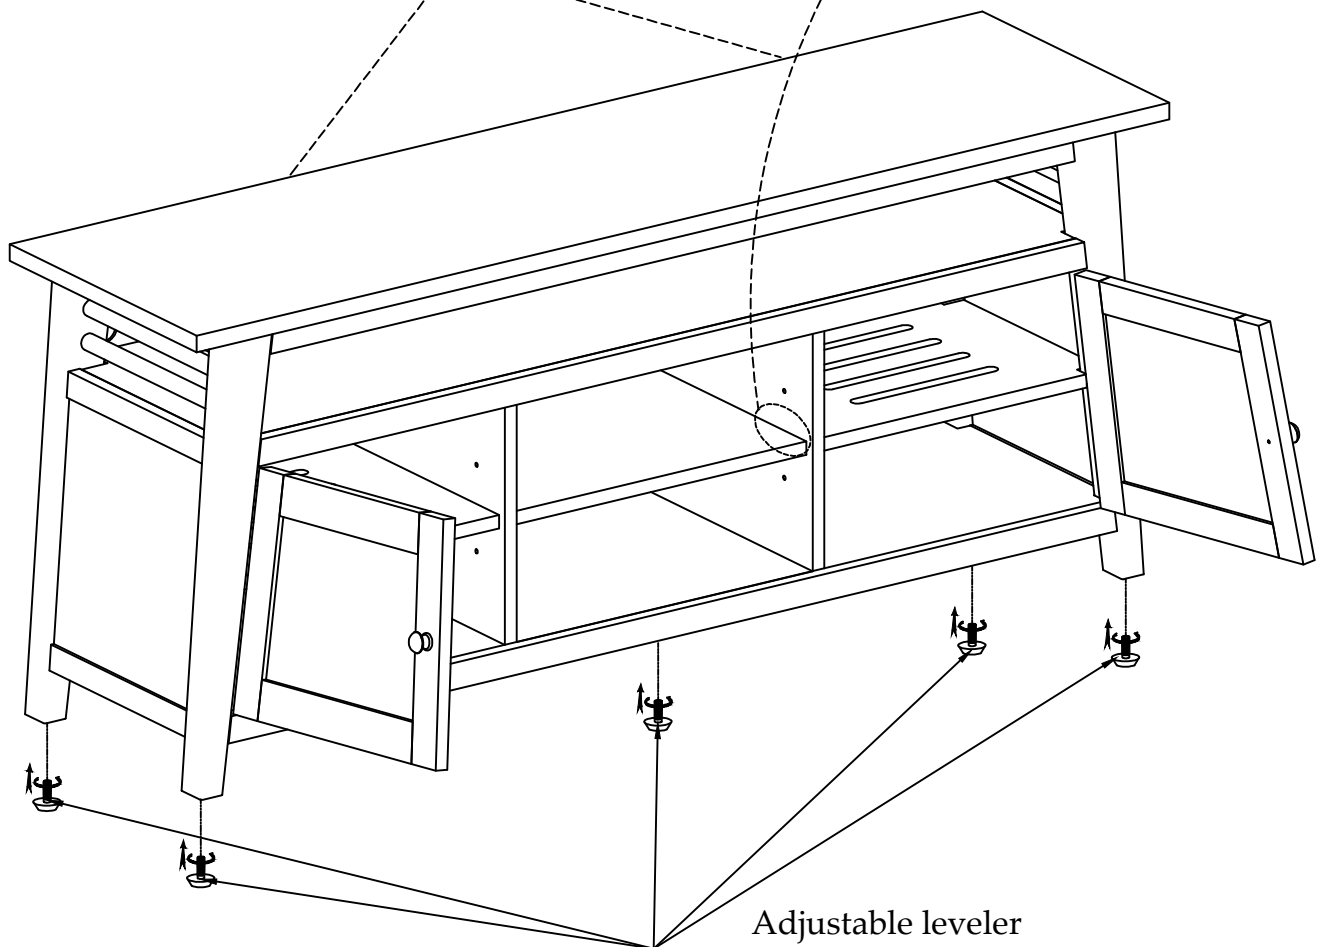

email: [info@riverside-furniture.com](mailto:info@riverside-furniture.com)

**Components and Hardware List**

Furniture Tipping  
Restraint Kit

(H1) 2 pcs.

#12344  
66-In TV Console

Be sure to check all packing material carefully for small parts, which may have come loose inside the carton during shipment.

Furniture Tipping Restraint Kit (H1)  
(Inside White Plastic Bag)

Unscrew to adjust  
the shelf height

Adjustable leveler