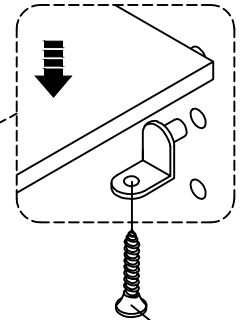

email: [info@riverside-furniture.com](mailto:info@riverside-furniture.com)

**Components and Hardware List**

Furniture Tipping  
Restraint Kit

(H1) 2 pcs.

#12344  
66-In TV Console

Be sure to check all packing material carefully for small parts, which may have come loose inside the carton during shipment.

Furniture Tipping Restraint Kit (H1)  
(Inside White Plastic Bag)

Unscrew to adjust  
the shelf height

Adjustable leveler