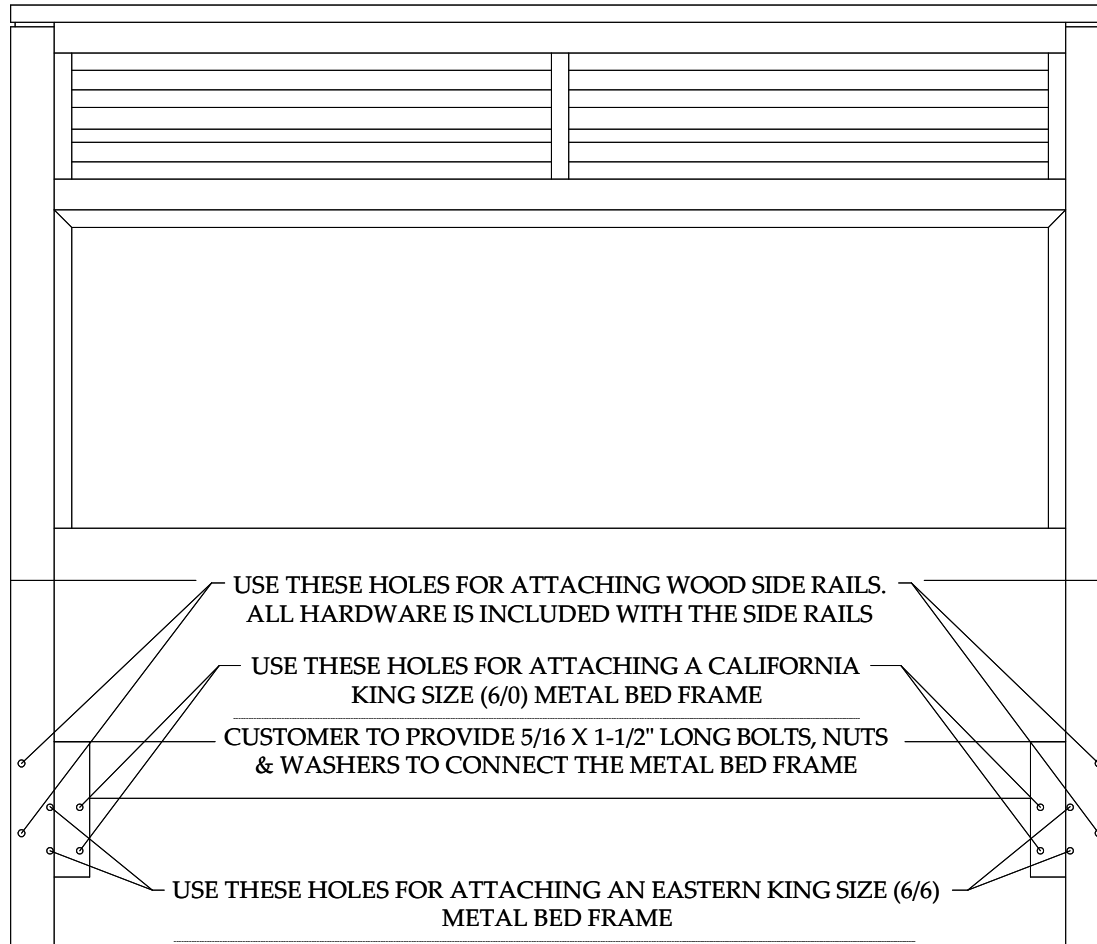

6/0-6/6 King Storage Bed

25780 -- 6/0-6/6 Panel Headboard

25774 -- 5/0-6/6 Storage Bed Rails

or--25782 --6/0 Storage Bed Rails

25783 -- 6/0-6/6 Storage Footboard w/Platform

6/0-6/6 King Standard Bed

25780 -- 6/0-6/6 Panel Headboard

25772 -- 5/0-6/6 Panel Bed Rails

or--25784--6/0 Panel Bed Rails

25781 -- 6/0-6/6 Panel Footboard w/Slats

*The Headboard may be used alone with
an Eastern or California King Size
Metal Bed Frame*

CUSTOMER TO PROVIDE 5/16 X 3-1/2" LONG BOLTS, NUTS &
WASHERS TO CONNECT THE METAL BED FRAME

#25785 Leather King Size Headboard

6/0-6/6 King Storage Bed

25785 -- 6/0-6/6 Leather Panel Headboard
25774 -- 5/0-6/6 Storage Bed Rails
or--25782 --6/0 Storage Bed Rails
25783 -- 6/0-6/6 Storage Footboard w/Platform

CUSTOMER TO PROVIDE 5/16 X 3-1/2" LONG BOLTS, NUTS &
WASHERS TO CONNECT THE METAL BED FRAME