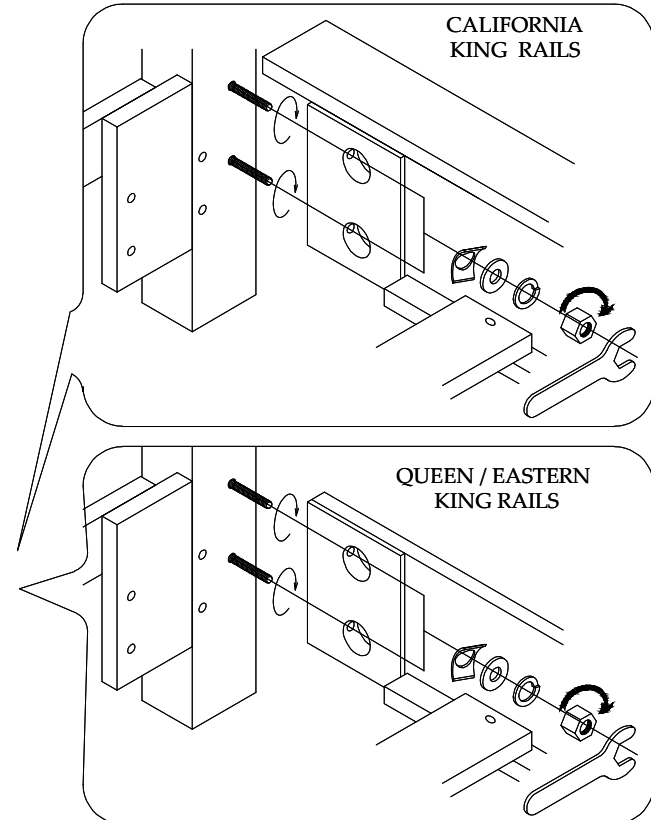

6/0-6/6 King Storage Bed

25780 -- 6/0-6/6 Panel Headboard

25774 -- 5/0-6/6 Storage Bed Rails

or--25782 --6/0 Storage Bed Rails

25783 -- 6/0-6/6 Storage Footboard w/Platform

6/0-6/6 King Standard Bed

25780 -- 6/0-6/6 Panel Headboard

25772 -- 5/0-6/6 Panel Bed Rails

or--25784--6/0 Panel Bed Rails

25781 -- 6/0-6/6 Panel Footboard w/Slats

*The Headboard may be used alone with
an Eastern or California King Size
Metal Bed Frame*

CUSTOMER TO PROVIDE 5/16 X 3-1/2" LONG BOLTS, NUTS &
WASHERS TO CONNECT THE METAL BED FRAME

#25785 Leather King Size Headboard

6/0-6/6 King Storage Bed

25785 -- 6/0-6/6 Leather Panel Headboard
25774 -- 5/0-6/6 Storage Bed Rails
or--25782 --6/0 Storage Bed Rails
25783 -- 6/0-6/6 Storage Footboard w/Platform

CUSTOMER TO PROVIDE 5/16 X 3-1/2" LONG BOLTS, NUTS &
WASHERS TO CONNECT THE METAL BED FRAME