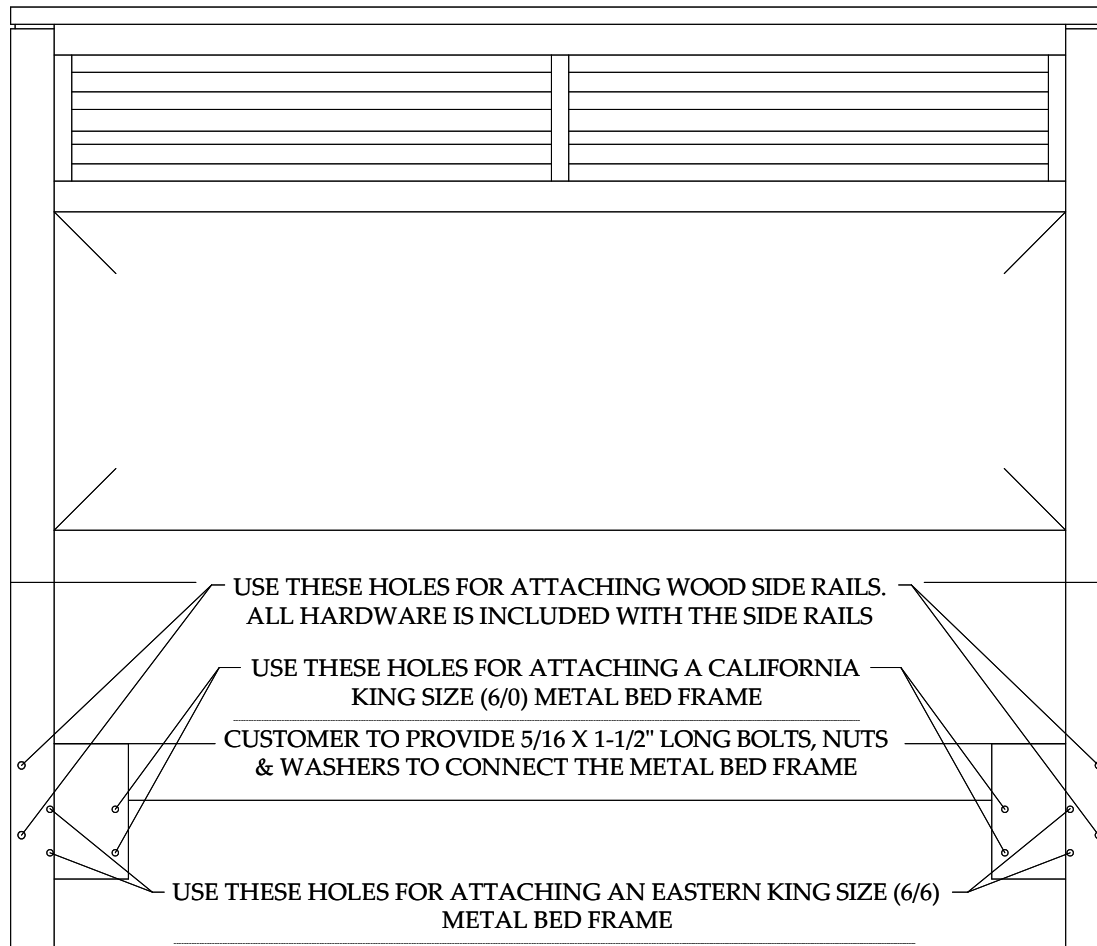

25772 -- 5/0-6/6 Panel Bed Rails

or--25784--6/0 Panel Bed Rails

25781 -- 6/0-6/6 Panel Footboard w/Slats

*The Headboard may be used alone with
an Eastern or California King Size
Metal Bed Frame*

CUSTOMER TO PROVIDE 5/16 X 3-1/2" LONG BOLTS, NUTS &
WASHERS TO CONNECT THE METAL BED FRAME

#25785 Leather King Size Headboard

6/0-6/6 King Storage Bed

25785 -- 6/0-6/6 Leather Panel Headboard
25774 -- 5/0-6/6 Storage Bed Rails
or--25782 --6/0 Storage Bed Rails
25783 -- 6/0-6/6 Storage Footboard w/Platform

CUSTOMER TO PROVIDE 5/16 X 3-1/2" LONG BOLTS, NUTS &
WASHERS TO CONNECT THE METAL BED FRAME