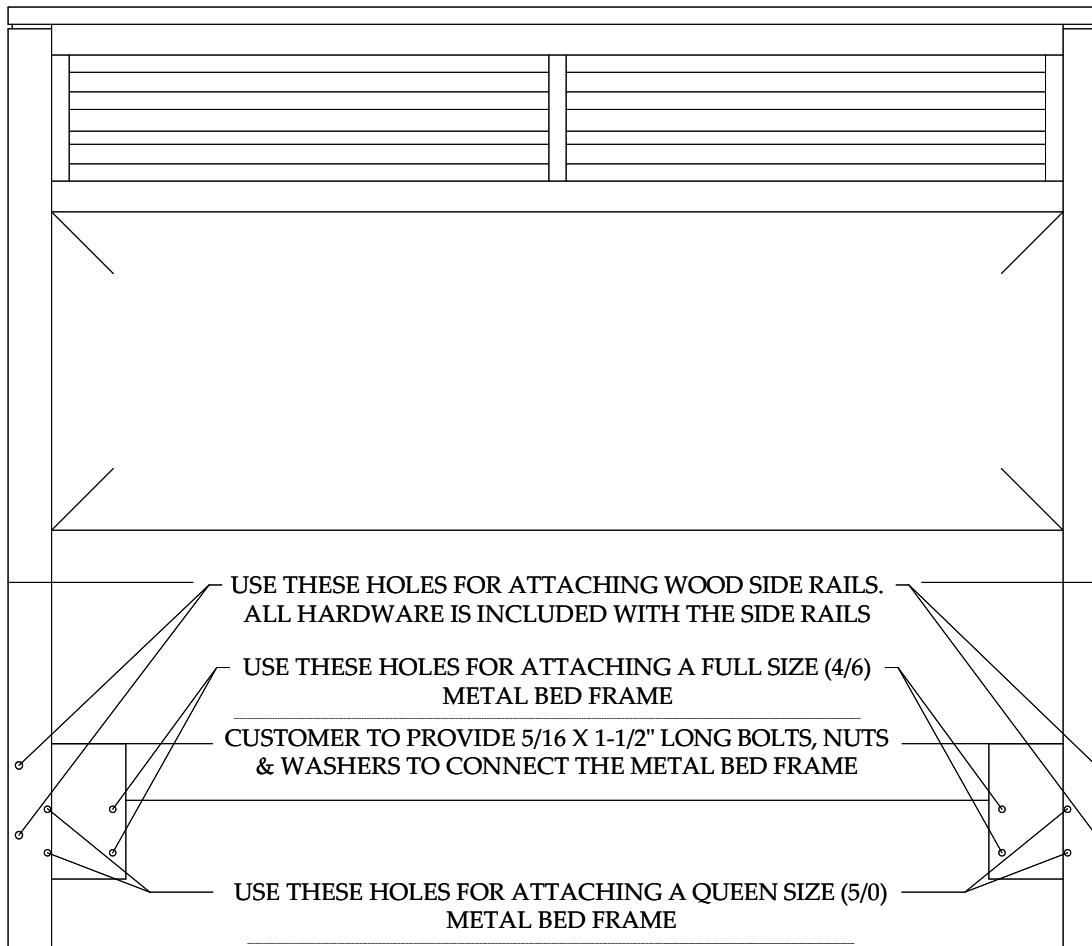

25774 -- 5/0-6/6 Storage Bed Rails

25773 -- 5/0 Storage Footboard w/Platform

5/0 Queen Standard Bed

25775 -- 4/6-5/0 **Leather** Panel Headboard

25772 -- 5/0-6/6 Panel Bed Rails

25771 -- 5/0 Panel Footboard w/Slats

*The Headboard may be used alone
with a Queen or Full Size
Metal Bed Frame*

USE THESE HOLES FOR ATTACHING WOOD SIDE RAILS.
ALL HARDWARE IS INCLUDED WITH THE SIDE RAILS

USE THESE HOLES FOR ATTACHING A FULL SIZE (4/6)
METAL BED FRAME

CUSTOMER TO PROVIDE 5/16 X 1-1/2" LONG BOLTS, NUTS
& WASHERS TO CONNECT THE METAL BED FRAME

USE THESE HOLES FOR ATTACHING A QUEEN SIZE (5/0)
METAL BED FRAME

CUSTOMER TO PROVIDE 5/16 X 3-1/2" LONG BOLTS, NUTS
& WASHERS TO CONNECT THE METAL BED FRAME