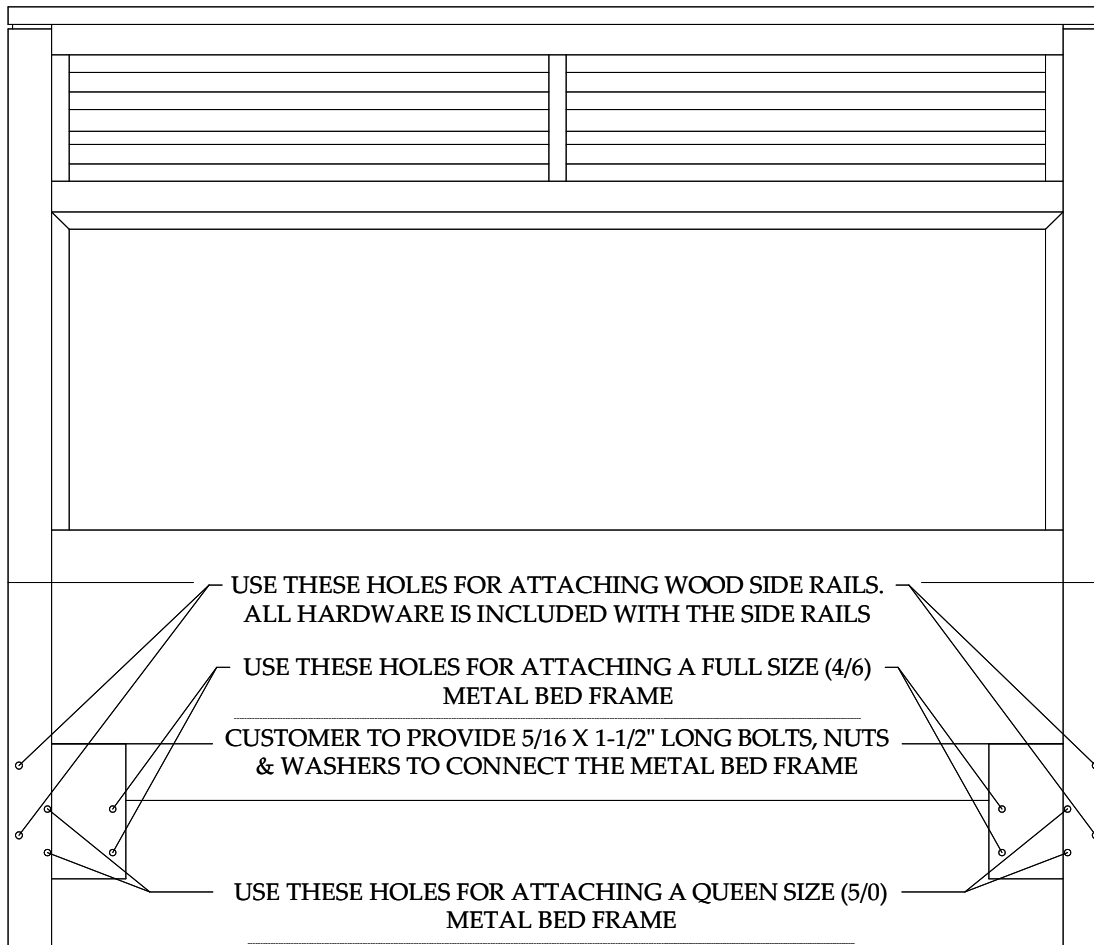

5/0 Queen Storage Bed

25770 -- 4/6-5/0 Panel Headboard

25774 -- 5/0-6/6 Storage Bed Rails

25773 -- 5/0 Storage Footboard w/Platform

5/0 Queen Standard Bed

25770 -- 4/6-5/0 Panel Headboard

25772 -- 5/0-6/6 Panel Bed Rails

25771 -- 5/0 Panel Footboard w/Slats

*The Headboard may be used alone
with a Queen or Full Size
Metal Bed Frame*

#25775 *Leather* Queen / Full Size Headboard

5/0 Queen Storage Bed

25775 -- 4/6-5/0 **Leather** Panel Headboard

*The Headboard may be used alone
with a Queen or Full Size
Metal Bed Frame*

USE THESE HOLES FOR ATTACHING WOOD SIDE RAILS.
ALL HARDWARE IS INCLUDED WITH THE SIDE RAILS

USE THESE HOLES FOR ATTACHING A FULL SIZE (4/6)
METAL BED FRAME

CUSTOMER TO PROVIDE 5/16 X 1-1/2" LONG BOLTS, NUTS
& WASHERS TO CONNECT THE METAL BED FRAME

USE THESE HOLES FOR ATTACHING A QUEEN SIZE (5/0)
METAL BED FRAME

CUSTOMER TO PROVIDE 5/16 X 3-1/2" LONG BOLTS, NUTS
& WASHERS TO CONNECT THE METAL BED FRAME