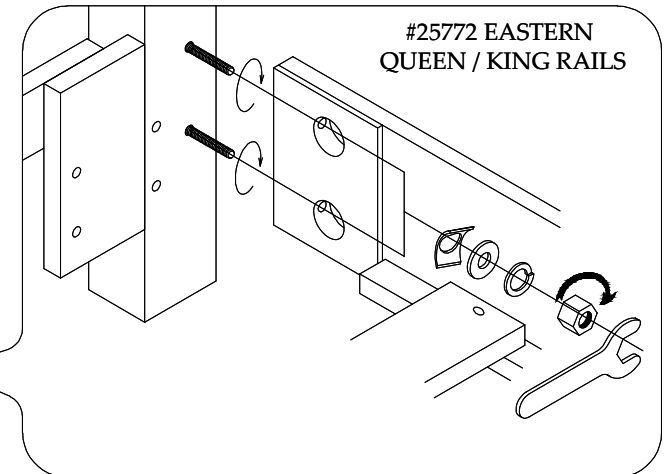

*The Headboard may be used alone
with a Queen or Full Size
Metal Bed Frame*

USE THESE HOLES FOR ATTACHING WOOD SIDE RAILS.
ALL HARDWARE IS INCLUDED WITH THE SIDE RAILS

USE THESE HOLES FOR ATTACHING A FULL SIZE (4/6)
METAL BED FRAME

CUSTOMER TO PROVIDE 5/16 X 1-1/2" LONG BOLTS, NUTS
& WASHERS TO CONNECT THE METAL BED FRAME

USE THESE HOLES FOR ATTACHING A QUEEN SIZE (5/0)
METAL BED FRAME

CUSTOMER TO PROVIDE 5/16 X 3-1/2" LONG BOLTS, NUTS
& WASHERS TO CONNECT THE METAL BED FRAME